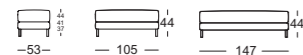

Upholstered bench element