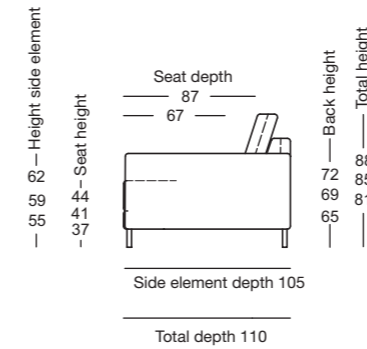

	Side element narrow	Side element wide
K-EPT NUVOLA/SB 105*		-
K-ARB NUVOLA/SB 105		-
K-ARB NUVOLA/SB 126		-
K-ARB NUVOLA/SB 147		-
K-ARB NUVOLA/SB 168		-
K-XL-ARB NUVOLA/SB 105		-
K-UE-XL-ARB NUVOLA/SB 105		-
A-SI NUVOLA/SB 107 x 87		-

Side element long / narrow or wide

XL-Models; side element short / narrow or wide

Matching

Rolf Benz 985

// Coffee table

Dimensions: Height 35 cm:

› 80 x 80 cm:

Plate 1: 54 x 80 cm, Plate 2: 26 x 80 cm

› 120 x 80 cm:

Plate 1: 81 x 80 cm, Plate 2: 39 x 80 cm

› 140 x 100 cm:

Plate 1: 94 x 100 cm, Plate 2: 46 x 100 cm

// Side table

Dimensions:

› Solid wood: Height 45 cm: 80 x 39 cm

› Real stone veneer/glass:

Adjustable high back cushion with rol

Upholstered cushion

Side element short / narrow or wide

XL-Models; side element short / narrow or wide

Matching

Rolf Benz **987**

- // Type: Storage table/interlocking table
- Dimensions:
Height 35 or 38 cm: 103 x 40 cm
- // Type: Shelving
- Dimensions:
Höhe 55 oder 58 cm: 103 x 30 cm
- // Table top:
 - › **Solid wood, clear varnish: oak, stained black oak, American walnut**
 - › **Natural stone in leather finish: graphite brown, Carrara**
- // Frame:
Painted steel painted in matt
RAL 7022 umbra grey, RAL 9017 traffic black or Marrone metallic