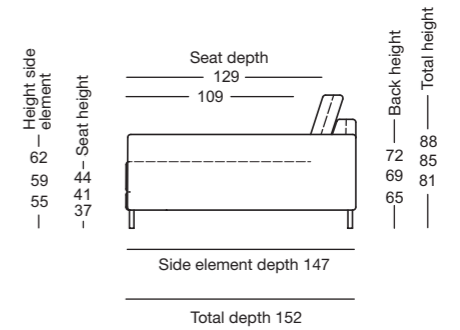

	Side element narrow	Side element wide
K-EPT NUVOLA/SB 105*		-
K-ARB NUVOLA/SB 105		-
K-ARB NUVOLA/SB 126		-
K-ARB NUVOLA/SB 147		-
K-ARB NUVOLA/SB 168		-
K-XL-ARB NUVOLA/SB 105		-
K-UE-XL-ARB NUVOLA/SB 105		-
A-SI NUVOLA/SB 107 x 87		-

Side element long / narrow or wide

XL-Models; side element short / narrow or wide

Matching

Rolf Benz 985

// Coffee table

Dimensions: Height 35 cm:

› 80 x 80 cm:

Plate 1: 54 x 80 cm, Plate 2: 26 x 80 cm

› 120 x 80 cm:

Plate 1: 81 x 80 cm, Plate 2: 39 x 80 cm

› 140 x 100 cm:

Plate 1: 94 x 100 cm, Plate 2: 46 x 100 cm

// Side table

Dimensions:

› Solid wood: Height 45 cm: 80 x 39 cm

› Real stone veneer/glass:

Adjustable high back cushion with rol

Upholstered cushion

Side element short / narrow or wide

XL-Models; side element short / narrow or wide

Matching

Rolf Benz **987**

- // Type: Storage table/interlocking table
- Dimensions:
Height 35 or 38 cm: 103 x 40 cm
- // Type: Shelving
- Dimensions:
Höhe 55 oder 58 cm: 103 x 30 cm
- // Table top:
 - › **Solid wood, clear varnish: oak, stained black oak, American walnut**
 - › **Natural stone in leather finish: graphite brown, Carrara**
- // Frame:
Painted steel painted in matt
RAL 7022 umbra grey, RAL 9017 traffic black or Marrone metallic