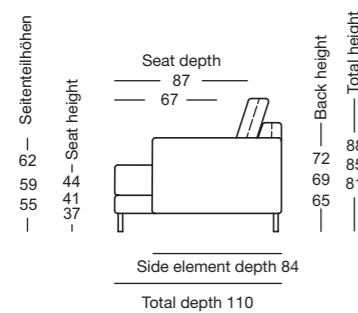

› 120 x 80 cm:

Plate 1: 81 x 80 cm, Plate 2: 39 x 80 cm

› 140 x 100 cm:

Plate 1: 94 x 100 cm, Plate 2: 46 x 100 cm

// Side table

Dimensions:

› Solid wood: Height 45 cm: 80 x 39 cm

› Real stone veneer/glass:

Height 43 cm: 80 x 39 cm

// Table top:

› Side table and coffee table (Plate 1), solid wood, clear varnish, optionally:

- Oak

- Oak, black pigmented

- American walnut

› Side table and coffee table (Plate 2), optionally:

Adjustable high back cushion with rol

Upholstered cushion

Side element short / narrow or wide

XL-Models; side element short / narrow or wide

Matching

Rolf Benz **987**

- // Type: Storage table/interlocking table
- Dimensions:
Height 35 or 38 cm: 103 x 40 cm
- // Type: Shelving
- Dimensions:
Höhe 55 oder 58 cm: 103 x 30 cm
- // Table top:
 - › **Solid wood, clear varnish: oak, stained black oak, American walnut**
 - › **Natural stone in leather finish: graphite brown, Carrara**
- // Frame:
Painted steel painted in matt
RAL 7022 umbra grey, RAL 9017 traffic black or Marrone metallic

Rolf Benz **8770**

- // Coffee table/side table
- // Dimensions:
 - › **Height 40 cm: Ø 42 cm**
 - › **Height 30 cm: Ø 80 or 95 cm**
- // Top:
 - › **Parsol glass grey or bronze; Optiwhite glass with painted underside: RAL 9017 traffic black, RAL 7022 umbra grey or Marrone metallic**
 - › **Ceramic (bonded onto clear glass) Calacatta or Emperador extra**
- // Frame:
Smooth steel, powder-coated, matt:
 - › **RAL 9017 traffic black**
 - › **RAL 7022 umbra grey**
 - › **Marrone metallic**