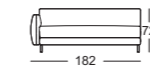

K-ASO NUVOLA/SB 168*