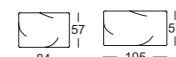

*These elements are only shown in the left version. They are also available in the right version.

Upholstered bench element

Back cushion

Back cushion

Back cushion low

Back cushion with rol

High back cushion with rol

Adjustable high back cushion with rol

Upholstered cushion

Side element short / narrow or wide

XL-Models; side element short / narrow or wide

Matching

Rolf Benz **987**

- // Type: Storage table/interlocking table
- Dimensions:
Height 35 or 38 cm: 103 x 40 cm
- // Type: Shelving
- Dimensions:
Höhe 55 oder 58 cm: 103 x 30 cm
- // Table top:
 - › **Solid wood, clear varnish: oak, stained black oak, American walnut**
 - › **Natural stone in leather finish: graphite brown, Carrara**
- // Frame:
Painted steel painted in matt
RAL 7022 umbra grey, RAL 9017 traffic black or Marrone metallic