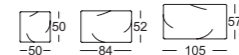

Back cushion