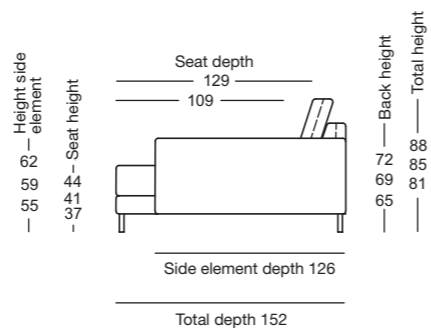

› 120 x 80 cm:

Plate 1: 81 x 80 cm, Plate 2: 39 x 80 cm

› 140 x 100 cm:

Plate 1: 94 x 100 cm, Plate 2: 46 x 100 cm

// Side table

Dimensions:

› Solid wood: Height 45 cm: 80 x 39 cm

› Real stone veneer/glass:

Height 43 cm: 80 x 39 cm

// Table top:

› Side table and coffee table (Plate 1), solid wood, clear varnish, optionally:

- Oak

- Oak, black pigmented

- American walnut

› Side table and coffee table (Plate 2), optionally:

Adjustable high back cushion with rol

Upholstered cushion

Side element short / narrow or wide

XL-Models; side element short / narrow or wide

Matching

Rolf Benz **987**

- // Type: Storage table/interlocking table
- Dimensions:
Height 35 or 38 cm: 103 x 40 cm
- // Type: Shelving
- Dimensions:
Höhe 55 oder 58 cm: 103 x 30 cm
- // Table top:
 - › **Solid wood, clear varnish: oak, stained black oak, American walnut**
 - › **Natural stone in leather finish: graphite brown, Carrara**
- // Frame:
Painted steel painted in matt
RAL 7022 umbra grey, RAL 9017 traffic black or Marrone metallic

Rolf Benz **8770**

- // Coffee table/side table
- // Dimensions:
 - › **Height 40 cm: Ø 42 cm**
 - › **Height 30 cm: Ø 80 or 95 cm**
- // Top:
 - › **Parsol glass grey or bronze; Optiwhite glass with painted underside: RAL 9017 traffic black, RAL 7022 umbra grey or Marrone metallic**
 - › **Ceramic (bonded onto clear glass) Calacatta or Emperador extra**
- // Frame:
Smooth steel, powder-coated, matt:
 - › **RAL 9017 traffic black**
 - › **RAL 7022 umbra grey**
 - › **Marrone metallic**