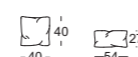

*These elements are only shown in the left version. They are also available in the right version.

Upholstered bench element

Back cushion

Back cushion

Back cushion low

Back cushion with rol

High back cushion with rol

Adjustable high back cushion with rol

Upholstered cushion

Side element short / narrow or wide

XL-Models; side element short / narrow or wide

Matching

Rolf Benz **987**

- // Type: Storage table/interlocking table
- Dimensions:
Height 35 or 38 cm: 103 x 40 cm
- // Type: Shelving
- Dimensions:
Höhe 55 oder 58 cm: 103 x 30 cm
- // Table top:
 - › **Solid wood, clear varnish: oak, stained black oak, American walnut**
 - › **Natural stone in leather finish: graphite brown, Carrara**
- // Frame:
Painted steel painted in matt
RAL 7022 umbra grey, RAL 9017 traffic black or Marrone metallic