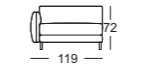

- // Seat heights options:
 - › 37 cm (only available with plastic base)
 - › 41 cm (only available with cast aluminium base)
 - › 44 cm (only available with cast aluminium base)
- // Cast foot metal, options:
 - › Smooth aluminium, powder-coated, matt:
 - RAL 9017 Traffic black
 - RAL 7022 Umbra grey
 - Marrone metallic

Lounge Plus

Lounge Deluxe

Side element narrow

Side element wide

K-SOB NUVOLA/SB 168

K-SOB NUVOLA/SB 189

K-ASO NUVOLA/SB 105*

K-ASO NUVOLA/SB 126*