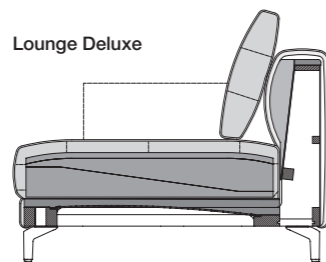

Technical part

- // Wooden inner frame
- // Sprung base with steel shafts
- // **Seatcomfort „Lounge Plus“**
Seat in high-quality cold foam, built up in coordinated layers of varying height and firmness, with a polyester nonwoven cover
- // **Seatcomfort „Lounge Deluxe“**
Seat made of high-quality cold foam, built up in coordinated layers, covered with a mat consisting of 20 % viscose foam and 80 % microfibres and a non-woven polyester cover
- // Back pad made from polyurethane foam
- // Upholstery cover glued-on non-woven polyester
- // Back cover quilted with polyester fleece
- // Downy-soft back cushions worked into chambers with a filling of 100 % microfibres

- // Seat heights options:
 - › 37 cm (only available with plastic base)
 - › 41 cm (only available with cast aluminium base)
 - › 44 cm (only available with cast aluminium base)
- // Cast foot metal, options:
 - › Smooth aluminium, powder-coated, matt:
 - RAL 9017 Traffic black
 - RAL 7022 Umbra grey
 - Marrone metallic

// Plastic

! **NUVOLA Lounge**

High-quality, casual upholstery that forms waves/leaves indentations that are typical of the material. All measurements are approximate.

! **NUVOLA Deluxe**

A high-quality, especially casual upholstery that forms waves/leaves indentations that are typical of the material – this waviness may even occur in new condition. All dimensions are approximate and may deviate by up to around 4 cm, or even more in individual cases where elements are connected.

Lounge Plus

Lounge Deluxe

Side element narrow

Side element wide

K-SOB NUVOLA/SB 168

K-SOB NUVOLA/SB 189

K-ASO NUVOLA/SB 105*

K-ASO NUVOLA/SB 126*