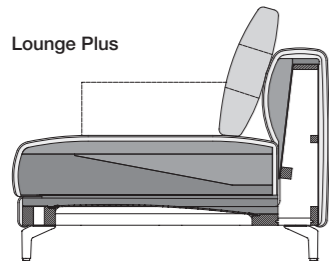

Technical part

- // Wooden inner frame
- // Sprung base with steel shafts
- // **Seatcomfort „Lounge Plus“**
Seat in high-quality cold foam, built up in coordinated layers of varying height and firmness, with a polyester nonwoven cover
- // **Seatcomfort „Lounge Deluxe“**
Seat made of high-quality cold foam, built up in coordinated layers, covered with a mat consisting of 20 % viscose foam and 80 % microfibres and a non-woven polyester cover
- // Back pad made from polyurethane foam
- // Upholstery cover glued-on non-woven polyester
- // Back cover quilted with polyester fleece
- // Downy-soft back cushions worked into chambers with a filling of 100 % microfibres

- // Seat heights options:
 - › 37 cm (only available with plastic base)
 - › 41 cm (only available with cast aluminium base)
 - › 44 cm (only available with cast aluminium base)
- // Cast foot metal, options:
 - › Smooth aluminium, powder-coated, matt:
 - RAL 9017 Traffic black
 - RAL 7022 Umbra grey
 - Marrone metallic

// Plastic

! **NUVOLA Lounge**

High-quality, casual upholstery that forms waves/leaves indentations that are typical of the material. All measurements are approximate.

! **NUVOLA Deluxe**

A high-quality, especially casual upholstery that forms waves/leaves indentations that are typical of the material – this waviness may even occur in new condition. All dimensions are approximate and may deviate by up to around 4 cm, or even more in individual cases where elements are connected.

Lounge Plus

Lounge Deluxe

Side element narrow

Side element wide

K-SOB NUVOLA/SB 168

K-SOB NUVOLA/SB 189

K-ASO NUVOLA/SB 105*

K-ASO NUVOLA/SB 126*