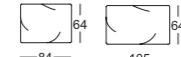

*These elements are only shown in the left version. They are also available in the right version.

Upholstered bench element

Back cushion

Back cushion

Back cushion low

Back cushion with rol

High back cushion with rol

Adjustable high back cushion with rol

Upholstered cushion

Side element short / narrow or wide

XL-Models; side element short / narrow or wide

Matching

Rolf Benz **987**

- // Type: Storage table/interlocking table
- Dimensions:
Height 35 or 38 cm: 103 x 40 cm
- // Type: Shelving
- Dimensions:
Höhe 55 oder 58 cm: 103 x 30 cm
- // Table top:
 - › **Solid wood, clear varnish: oak, stained black oak, American walnut**
 - › **Natural stone in leather finish: graphite brown, Carrara**
- // Frame:
Painted steel painted in matt
RAL 7022 umbra grey, RAL 9017 traffic black or Marrone metallic