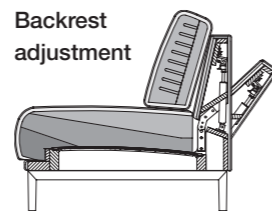

## Technical part

- // Wooden inner frame
- // Nosag spring support
- // Seat in high-quality cold foam, built up in coordinated layers varying in height and firmness, with a polyester nonwoven cover
- // Back pad made from polyurethane foam
- // Back cover quilted with polyester fleece
- // Options:  
The back can be steplessly adjusted down to the relax position
- // Backrest cushions made of polyurethane foam covered with a fleece/foam composite pad
- // Choice of two seat heights: 43 cm or 46 cm
- // Circular tubular base metal
  - › **Smooth steel matt chrome**
- // Metal brace, options:
  - › **Steel, fine structure, powder-coated, matt, RAL 9017 traffic black**
- › **Steel, fine structure, powder-coated, matt, RAL 7022 umbra grey**
- › **Steel high-gloss chrome**
- // Wood brace, colorless painted, options:
  - › **Oak**
  - › **Oak black pigmented**
  - › **Americian walnut**
- // Metal skid, options:
  - › **Steel, fine structure, powder-coated, matt, RAL 9017 traffic black**
  - › **Steel, fine structure, powder-coated, matt, RAL 7022 umbra grey**
  - › **Steel high-gloss chrome**
- // Side sections to floor have plastic glides
- ! High-quality, casual upholstery that forms waves/leaves indentations that are typical of the material. All measurements are approximate.