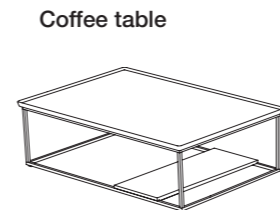

## Matching

Rolf Benz 934

- // Coffee and side table matches range Rolf Benz CARA
- // Dimensions:
  - Coffee table:  
Height 36 cm: 80 x 80 cm or 120 x 80 cm;  
base plate 20 mm (optional): 76 x 31 cm
  - Side table:  
Height 44 cm: 80 x 45 cm  
(optionally with drawer) or 45 x 45 cm;  
height 34 cm: 45 x 45 cm
- // Table top:
  - Coffee table and side table:  
Solid wood, clear varnish:
    - › **Oak**
    - › **Oak, black pigmented**
    - › **Americian walnut**
  - Side table: Natural stone in leather finish:
    - › **Graphite brown**
    - › **Carrara**
- Drawer: MDF painted, matt:
  - › **RAL 9017 Traffic black**
  - › **RAL 7022 Umbra grey**
 Please note: The drawer colour is the same as the frame colour.
- // Frame: Smooth steel, painted, matt:
  - › **RAL 9017 Traffic black**
  - › **RAL 7022 Umbra grey**
- // Base plate: Natural stone in leather finish:
  - › **Graphit Brown**
  - › **Carrara**
- // With the matching cushion 45 x 45 cm, the side table can be also used as footstool