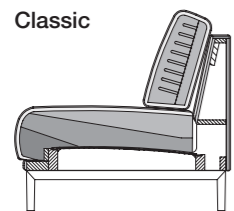

## Technical part

- // Wooden inner frame
- // Nosag spring support
- // Seat in high-quality cold foam, built up in coordinated layers varying in height and firmness, with a polyester nonwoven cover
- // Back pad made from polyurethane foam
- // Back cover quilted with polyester fleece
- // Options:  
The back can be steplessly adjusted down to the relax position
- // Backrest cushions made of polyurethane foam covered with a fleece/foam composite pad
- // Choice of two seat heights: 43 cm or 46 cm
- // Circular tubular base metal
  - › **Smooth steel matt chrome**
- // Metal brace, options:
  - › **Steel, fine structure, powder-coated, matt, RAL 9017 traffic black**
- › **Steel, fine structure, powder-coated, matt, RAL 7022 umbra grey**
- › **Steel high-gloss chrome**
- // Wood brace, colorless painted, options:
  - › **Oak**
  - › **Oak black pigmented**
  - › **Americian walnut**
- // Metal skid, options:
  - › **Steel, fine structure, powder-coated, matt, RAL 9017 traffic black**
  - › **Steel, fine structure, powder-coated, matt, RAL 7022 umbra grey**
  - › **Steel high-gloss chrome**
- // Side sections to floor have plastic glides
- ! High-quality, casual upholstery that forms waves/leaves indentations that are typical of the material. All measurements are approximate.