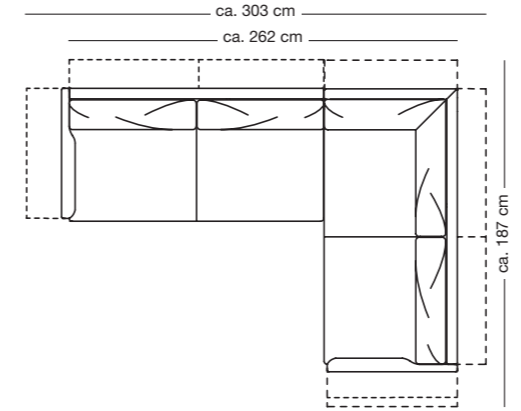

Combination examples

H-ASO/RV 009 CARA SB 168 le.
H-E-ASO/RV 009 CARA SB 168 ri.