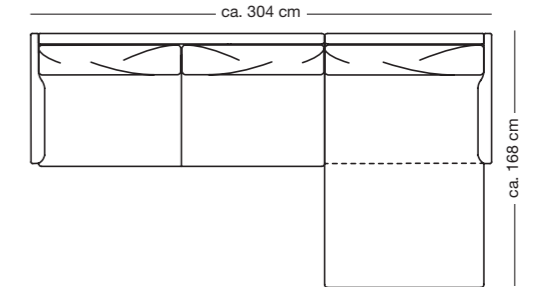

H-ASO 009 CARA SB 189 le.
H-ASS-PSZ 009 CARA SB 105 ri.