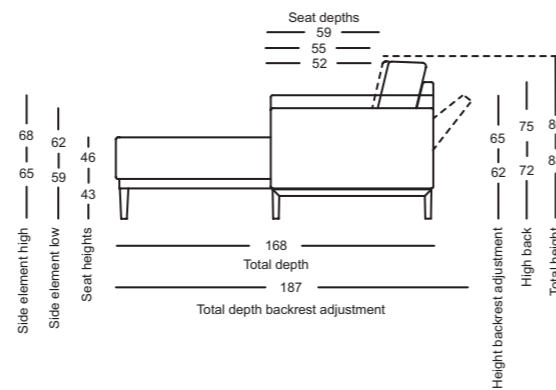

H-ASS-PSZ-CARA high back cushion: