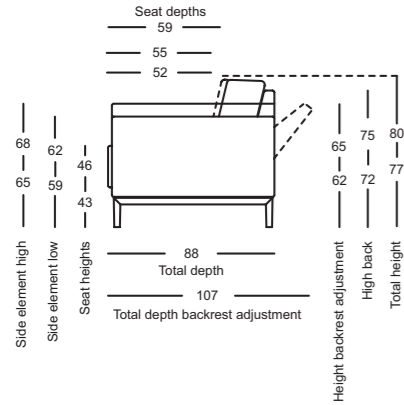

Technical part

Low back cushion: