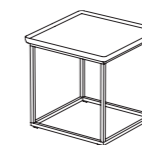

## Matching

Rolf Benz 934

- // Coffee and side table matches range Rolf Benz CARA
- // Dimensions:
  - Coffee table:  
Height 36 cm: 80 x 80 cm or 120 x 80 cm;  
base plate 20 mm (optional): 76 x 31 cm
  - Side table:  
Height 44 cm: 80 x 45 cm  
(optionally with drawer) or 45 x 45 cm;  
height 34 cm: 45 x 45 cm
- // Table top:
  - Coffee table and side table:  
Solid wood, clear varnish:
    - › **Oak**
    - › **Oak, black pigmented**
    - › **Americian walnut**
  - Side table: Natural stone in leather finish:
    - › **Graphite brown**
    - › **Carrara**
- Drawer: MDF painted, matt:
  - › **RAL 9017 Traffic black**
  - › **RAL 7022 Umbra grey**
 Please note: The drawer colour is the same as the frame colour.
- // Frame: Smooth steel, painted, matt:
  - › **RAL 9017 Traffic black**
  - › **RAL 7022 Umbra grey**
- // Base plate: Natural stone in leather finish:
  - › **Graphit Brown**
  - › **Carrara**
- // With the matching cushion 45 x 45 cm, the side table can be also used as footstool