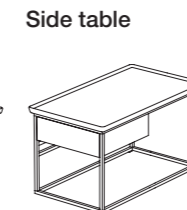

## Matching

Rolf Benz 934

- // Coffee and side table matches range Rolf Benz CARA
- // Dimensions:
  - Coffee table:  
Height 36 cm: 80 x 80 cm or 120 x 80 cm;  
base plate 20 mm (optional): 76 x 31 cm
  - Side table:  
Height 44 cm: 80 x 45 cm  
(optionally with drawer) or 45 x 45 cm;  
height 34 cm: 45 x 45 cm
- // Table top:
  - Coffee table and side table:  
Solid wood, clear varnish:
    - › **Oak**
    - › **Oak, black pigmented**
    - › **Americian walnut**
  - Side table: Natural stone in leather finish:
    - › **Graphite brown**
    - › **Carrara**
- Drawer: MDF painted, matt:
  - › **RAL 9017 Traffic black**
  - › **RAL 7022 Umbra grey**
 Please note: The drawer colour is the same as the frame colour.
- // Frame: Smooth steel, painted, matt:
  - › **RAL 9017 Traffic black**
  - › **RAL 7022 Umbra grey**
- // Base plate: Natural stone in leather finish:
  - › **Graphit Brown**
  - › **Carrara**
- // With the matching cushion 45 x 45 cm, the side table can be also used as footstool