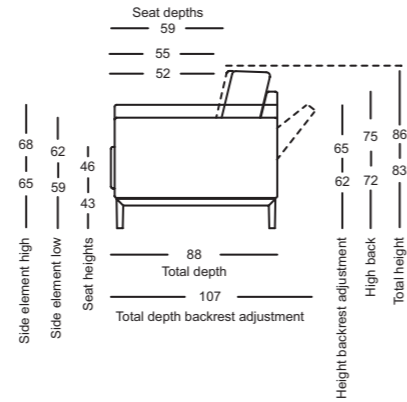

High back cushion: