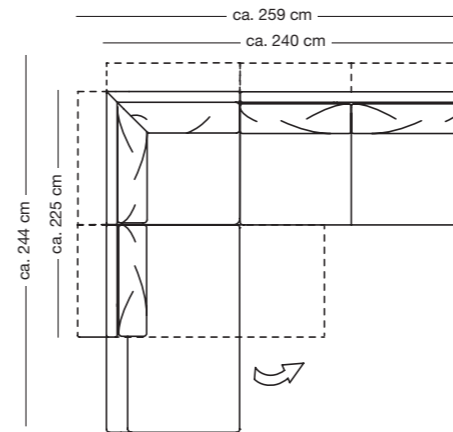

H-ARB-PSZ/SRV 009 CARA 137 le.
H-EPT 009 CARA SB 73
H-ASO/RV 009 SB 147 ri.