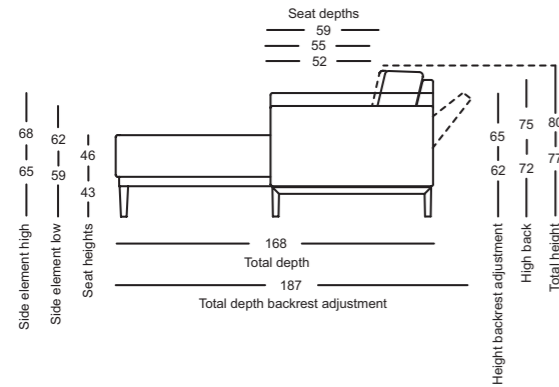

H-ASS-PSZ-CARA low back cushion: