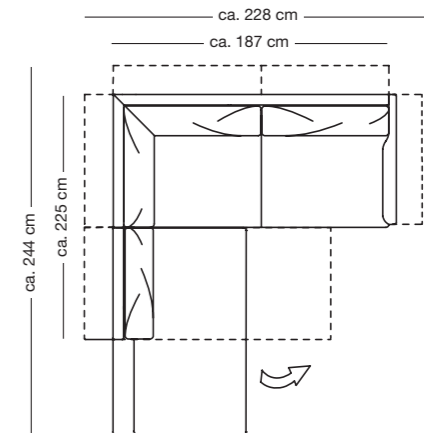

## Matching

Rolf Benz 934

- // Coffee and side table matches range Rolf Benz CARA
- // Dimensions:
  - Coffee table:  
Height 36 cm: 80 x 80 cm or 120 x 80 cm;  
base plate 20 mm (optional): 76 x 31 cm
  - Side table:  
Height 44 cm: 80 x 45 cm  
(optionally with drawer) or 45 x 45 cm;  
height 34 cm: 45 x 45 cm
- // Table top:
  - Coffee table and side table:  
Solid wood, clear varnish:
    - › **Oak**
    - › **Oak, black pigmented**
    - › **Americian walnut**
  - Side table: Natural stone in leather finish:
    - › **Graphite brown**
    - › **Carrara**
- Drawer: MDF painted, matt:
  - › **RAL 9017 Traffic black**
  - › **RAL 7022 Umbra grey**
 Please note: The drawer colour is the same as the frame colour.
- // Frame: Smooth steel, painted, matt:
  - › **RAL 9017 Traffic black**
  - › **RAL 7022 Umbra grey**
- // Base plate: Natural stone in leather finish:
  - › **Graphit Brown**
  - › **Carrara**
- // With the matching cushion 45 x 45 cm, the side table can be also used as footstool

## Combination examples

H-ASO/RV 009 CARA SB 168 le.  
H-E-ASO/RV 009 CARA SB 168 ri.

H-ASO 009 CARA SB 189 le.  
H-ASS-PSZ 009 CARA SB 105 ri.

H-ARB-PSZ/SRV 009 CARA 137 le.  
H-EPT 009 CARA SB 73  
H-ASO/RV 009 SB 147 ri.

H-ARB-PSZ/SRV 009 CARA 137 le.  
H-E-ASO/RV 009 CARA 168 ri.

The specified seat height dimensions are measured at the front edge of the seat upholstery. The measurements are approximate. Due to the soft nature of the materials, measurements for upholstered furniture can never be exact. The seat height can vary due to the different elasticity properties of the cover fabric, different padding structures and due to utilization characteristics.